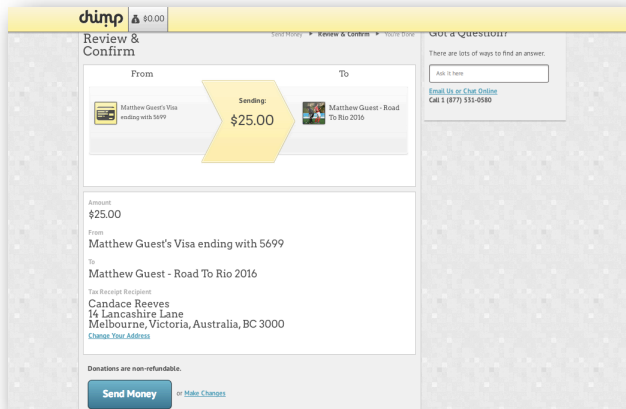

1. Confirm your details and click **“Send Money”**.