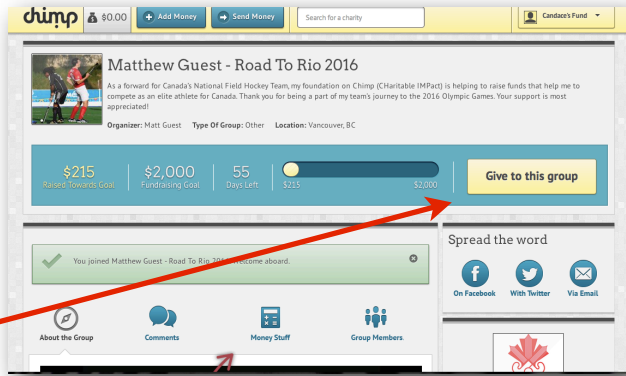

- Go to my **CHIMP** page at: [www./chimp.net/groups/matthew-guest-road-to-rio-2016](http://www/chimp.net/groups/matthew-guest-road-to-rio-2016).

- Click **“Give to this group”**.

- Enter desired donation amount and credit card details.
- Click continue!