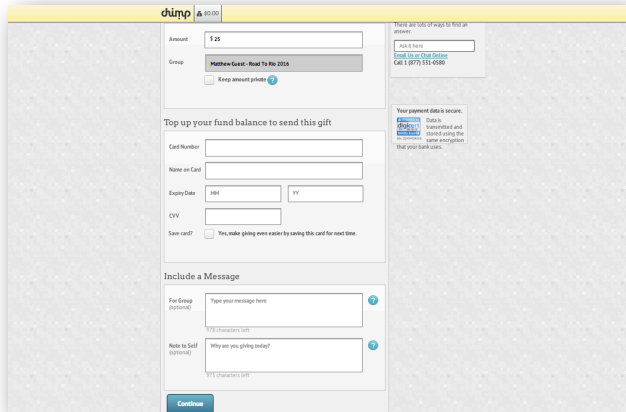

- Go to my **CHIMP** page at: [www./chimp.net/groups/matthew-guest-road-to-rio-2016](http://www/chimp.net/groups/matthew-guest-road-to-rio-2016).

- Click **“Give to this group”**.

- Enter desired donation amount and credit card details.
- Click continue!

- Enter as much of your address as you can - **select British Columbia for Province**.
- Click continue!

- Confirm your details and click **“Send Money”**.